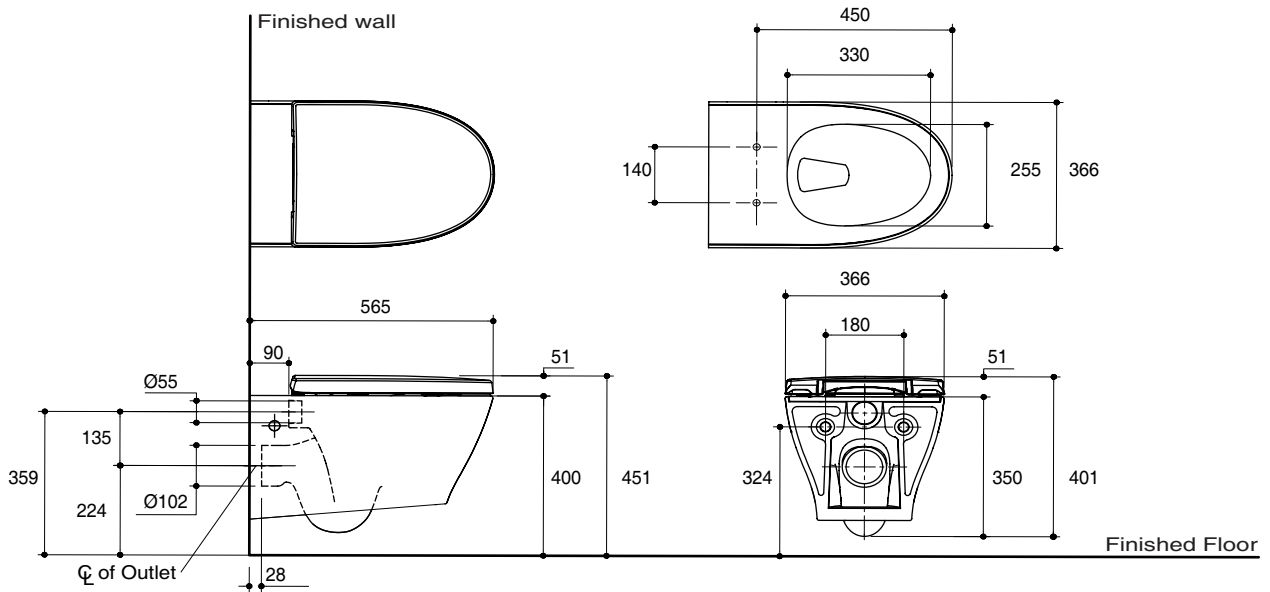

### Features

- Vitreous china
- Elongated bowl
- Includes wrapped seat or nightlight seat
- Wall mount
- Wash down flushing system
- 224 mm rough-in for P-trap
- 565 x 366 x 401 mm

### Technical Information

Fixture:	
Configuration	Wall hung, elongated
Water per flush	2.6/4, 3/4.5 or 3/6 liter
Passageway	51 mm
Water area	130 x 100 mm
Water depth from rim	220 mm
Seat post hole centers	140 mm
*Designed to flush with 2.6/4, 3/4.5 or 3/6 lpf water when install with a 2.6/4, 3/4.5 or 3/6 lpf valve.	

Dimensions are approximate.  
Unit: mm

Note: The recommended dimension for installation can be adjusted according to user preferences and layout  
Kohler Co. reserves the right to make changes in product characteristics, packaging, or availability at anytime without notice